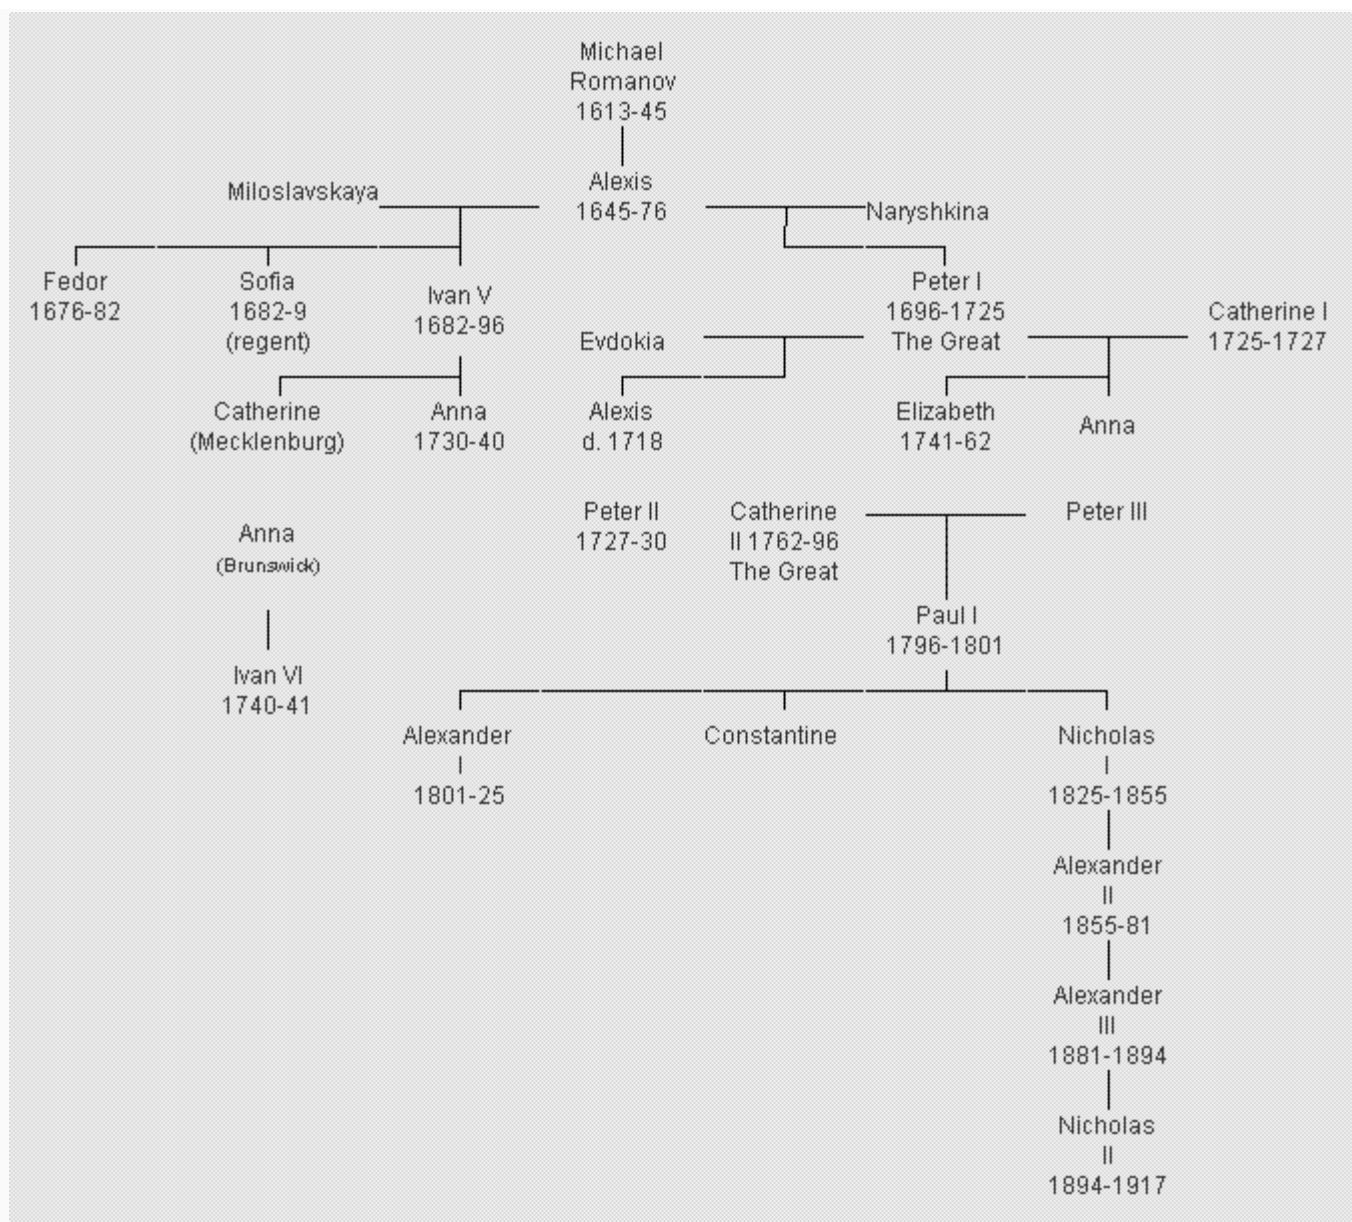

The House of Romanov

Russian Studies Program

IN THIS SECTION

ucknell
University

Lewisburg, PA 17837
ph: 570.577.2000

MAILING ADDRESSES

Contact us

Giving to Bucknell